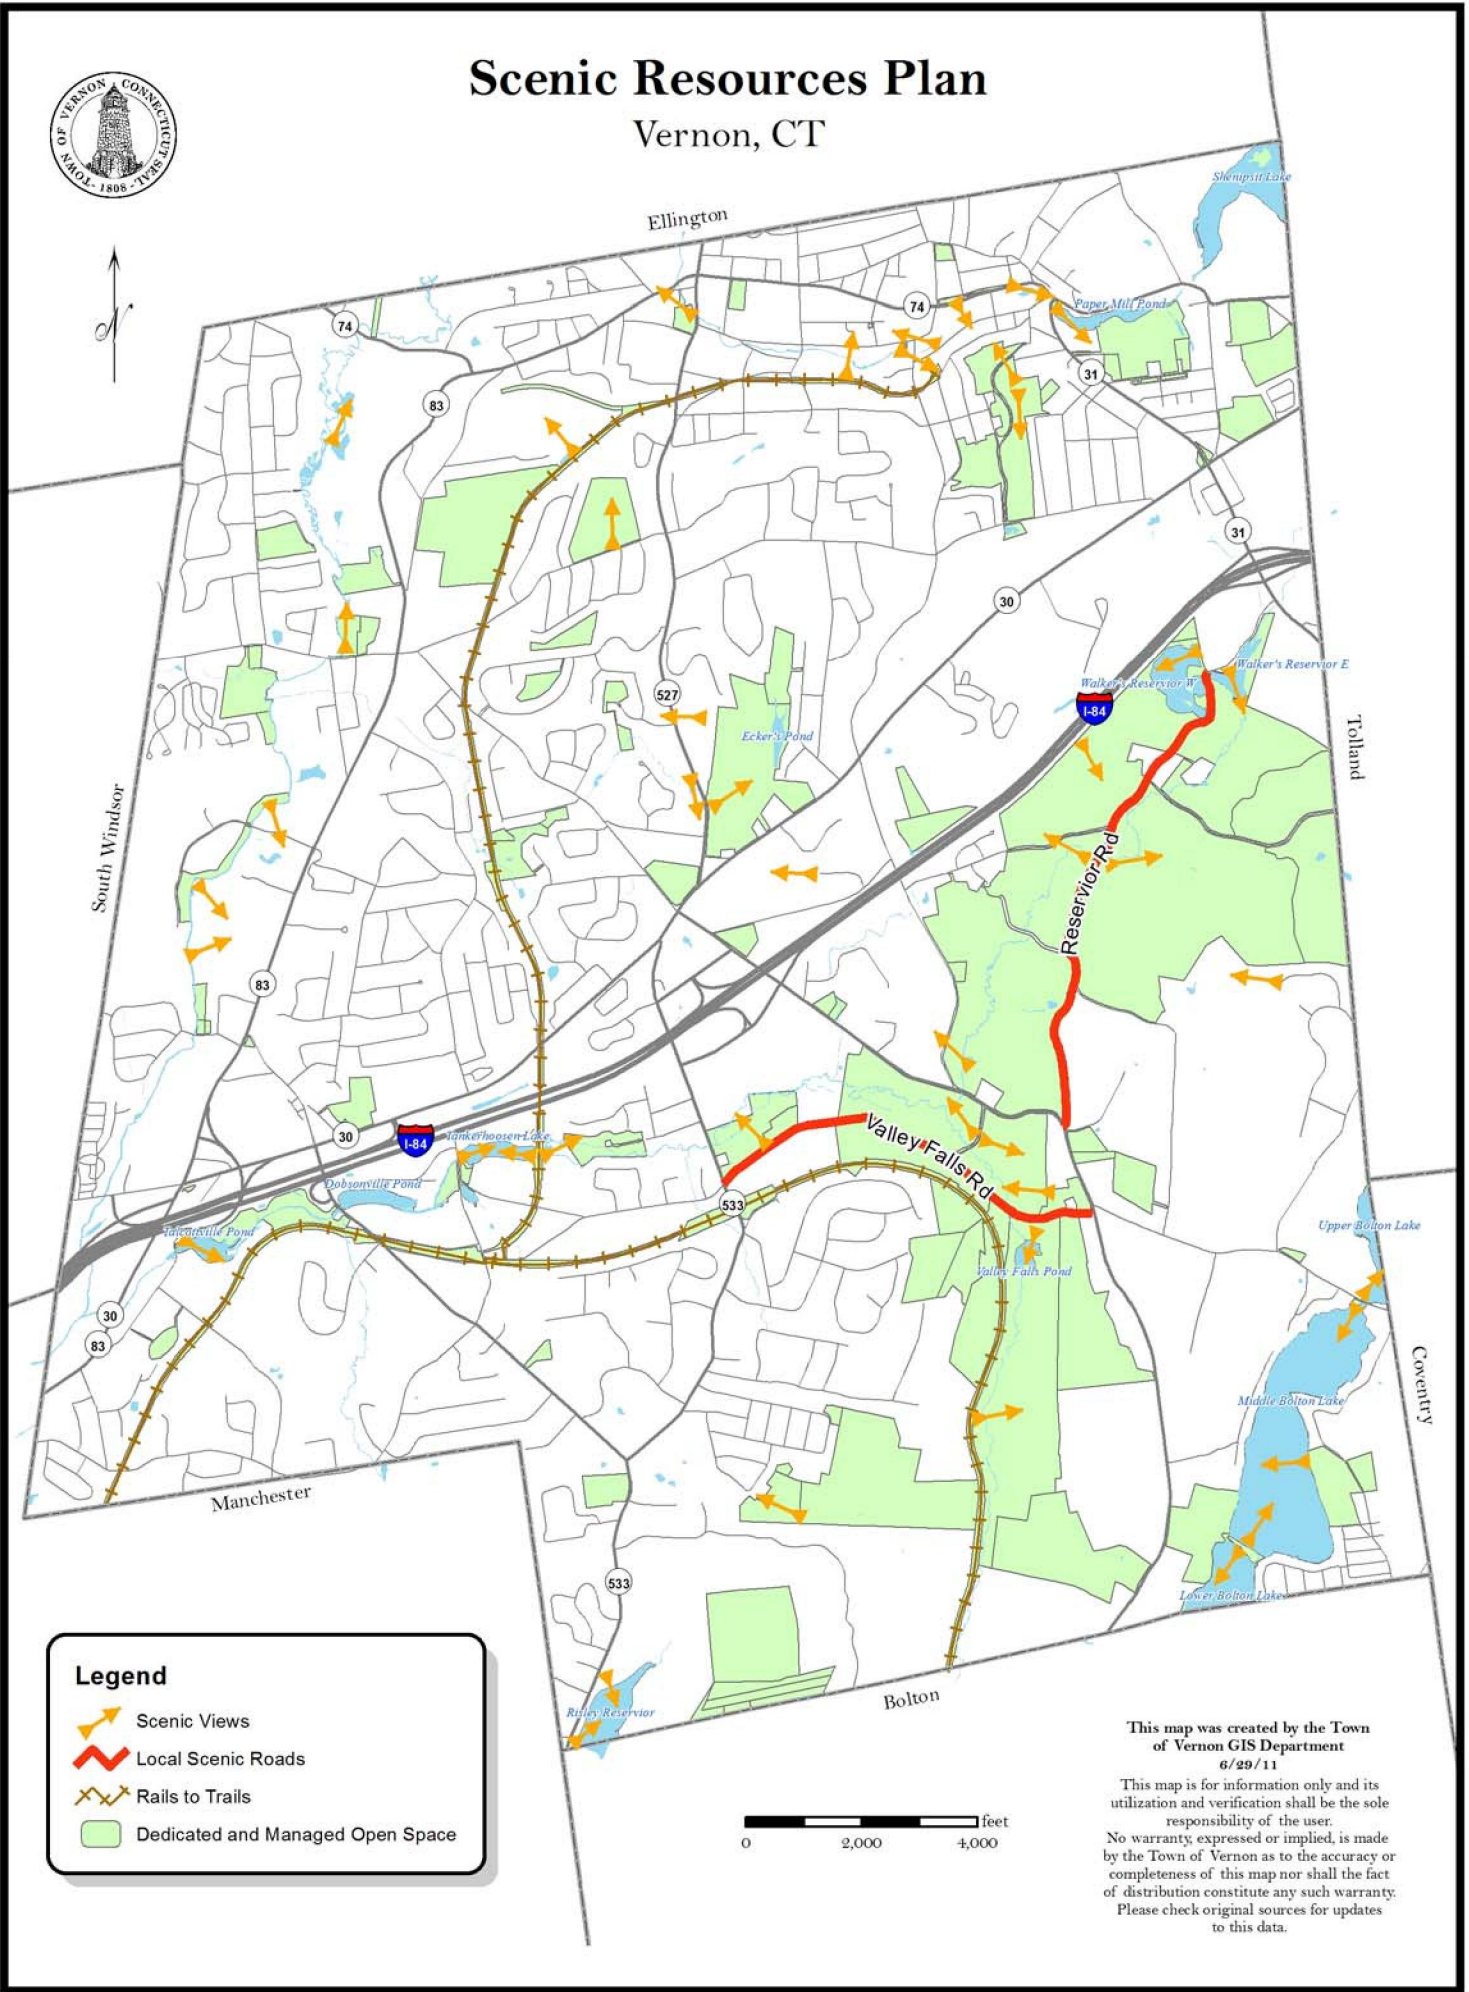

Scenic Resources Plan

Vernon, CT

Legend

- Scenic Views
- Local Scenic Roads
- Rails to Trails
- Dedicated and Managed Open Space

This map was created by the Town of Vernon GIS Department 6/29/11

This map is for information only and its utilization and verification shall be the sole responsibility of the user.

No warranty, expressed or implied, is made by the Town of Vernon as to the accuracy or completeness of this map nor shall the fact of distribution constitute any such warranty. Please check original sources for updates to this data.